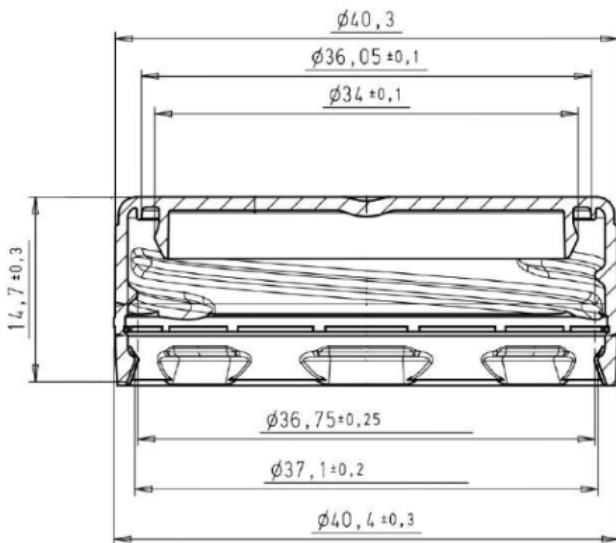

## 38mm Screw Caps

### General info

Item no. (SKU):	
Finish:	<b>Smooth</b>
Liner:	
Thread:	<b>38mm 3-start</b>
Dosage:	<b>N/A</b>
Hole Size:	<b>N/A</b>
Material:	<b>PE</b>
Colour:	<b>Silver</b>
Print Areas:	<b>N/A</b>
Country of Origin:	<b>Lithuania</b>

#### Packed in Boxes

Box Dimensions (mm):	<b>594 x 394 x 448</b>
Quantity per box (pcs):	<b>2500</b>
Boxes per pallet (pcs):	<b>24</b>
Quantity per pallet (pcs):	<b>60000</b>
Net weight (kg):	<b>180</b>
Gross weight (kg):	<b>210</b>
Pallet height (mm):	<b>2400</b>